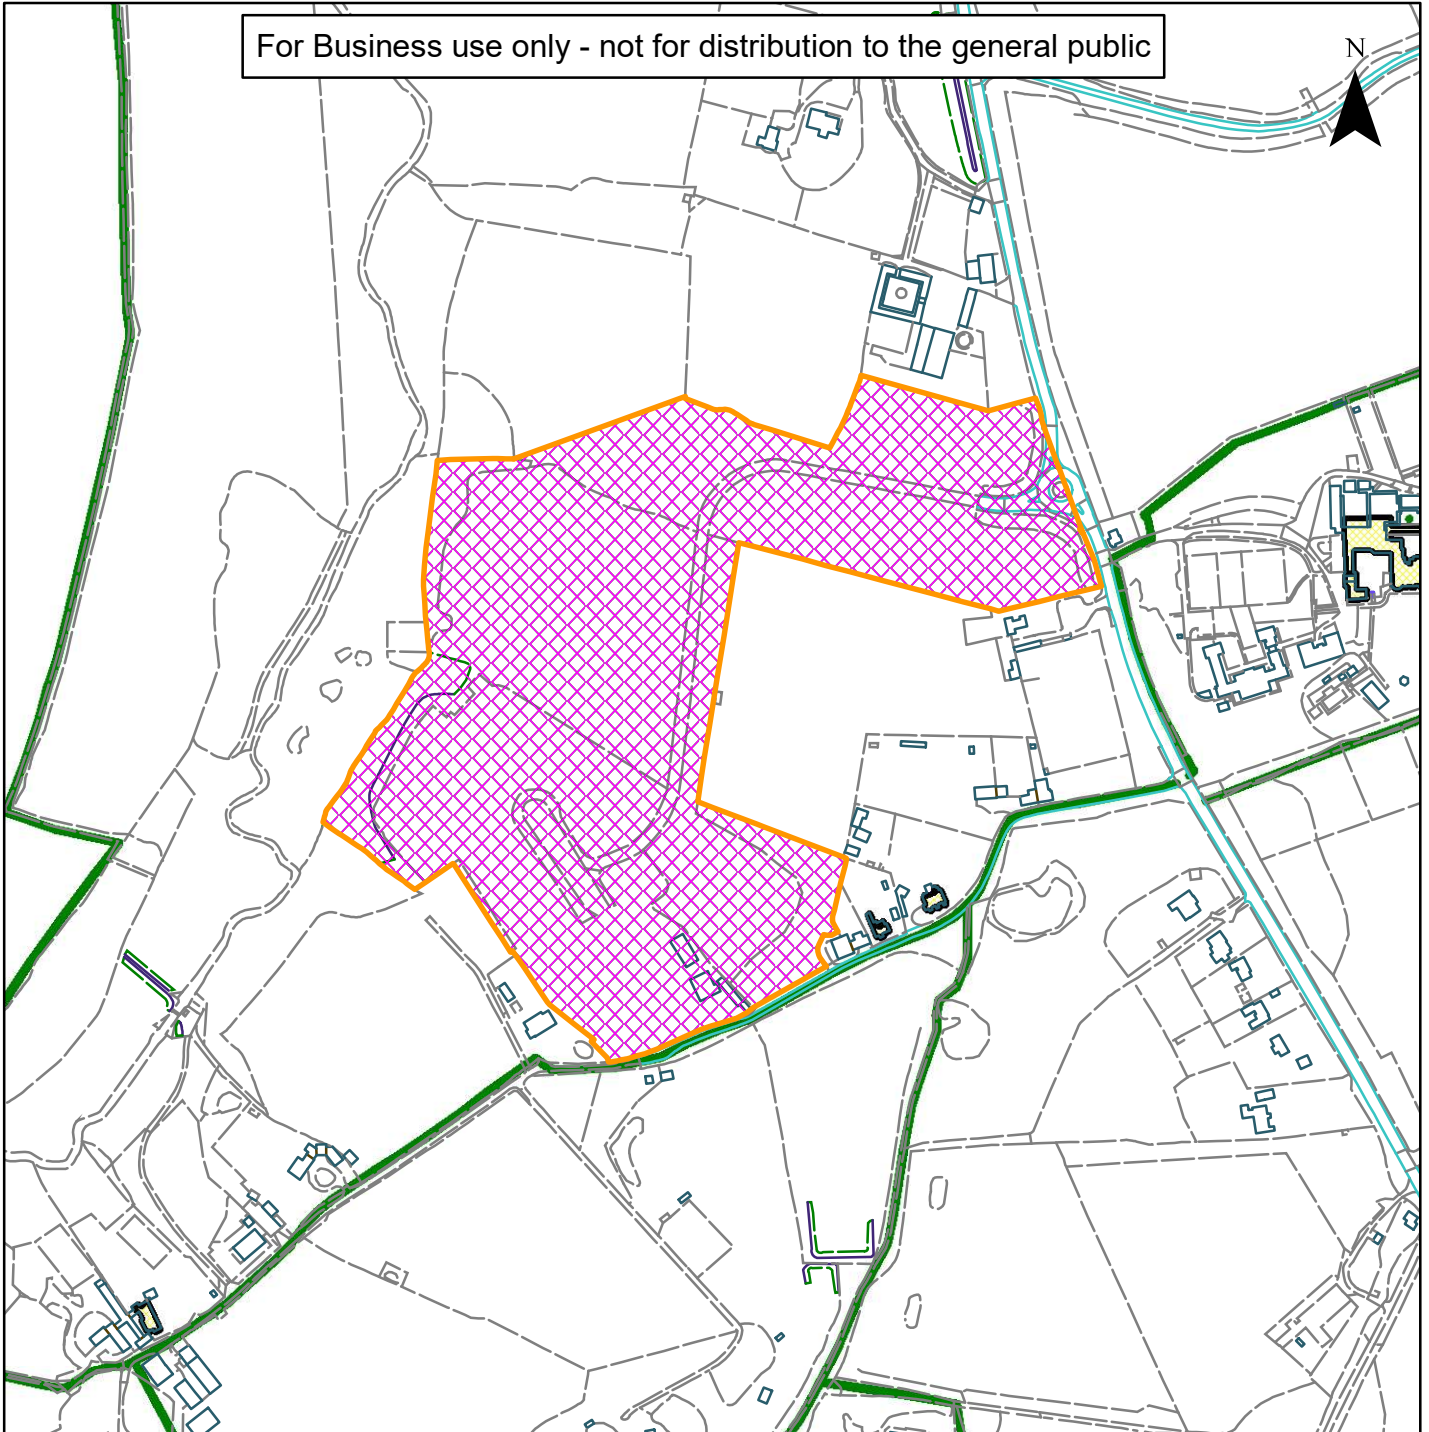

06) DC/21/2873

Horsham District Council

Nowhurst Business Park, Guildford Road, Broadbridge Heath, West Sussex

For Business use only - not for distribution to the general public

N

Scale: 1:5,000

Reproduced by permission of Ordnance Survey map on behalf of HMSO. © Crown copyright and database rights (2019). Ordnance Survey Licence.100023865